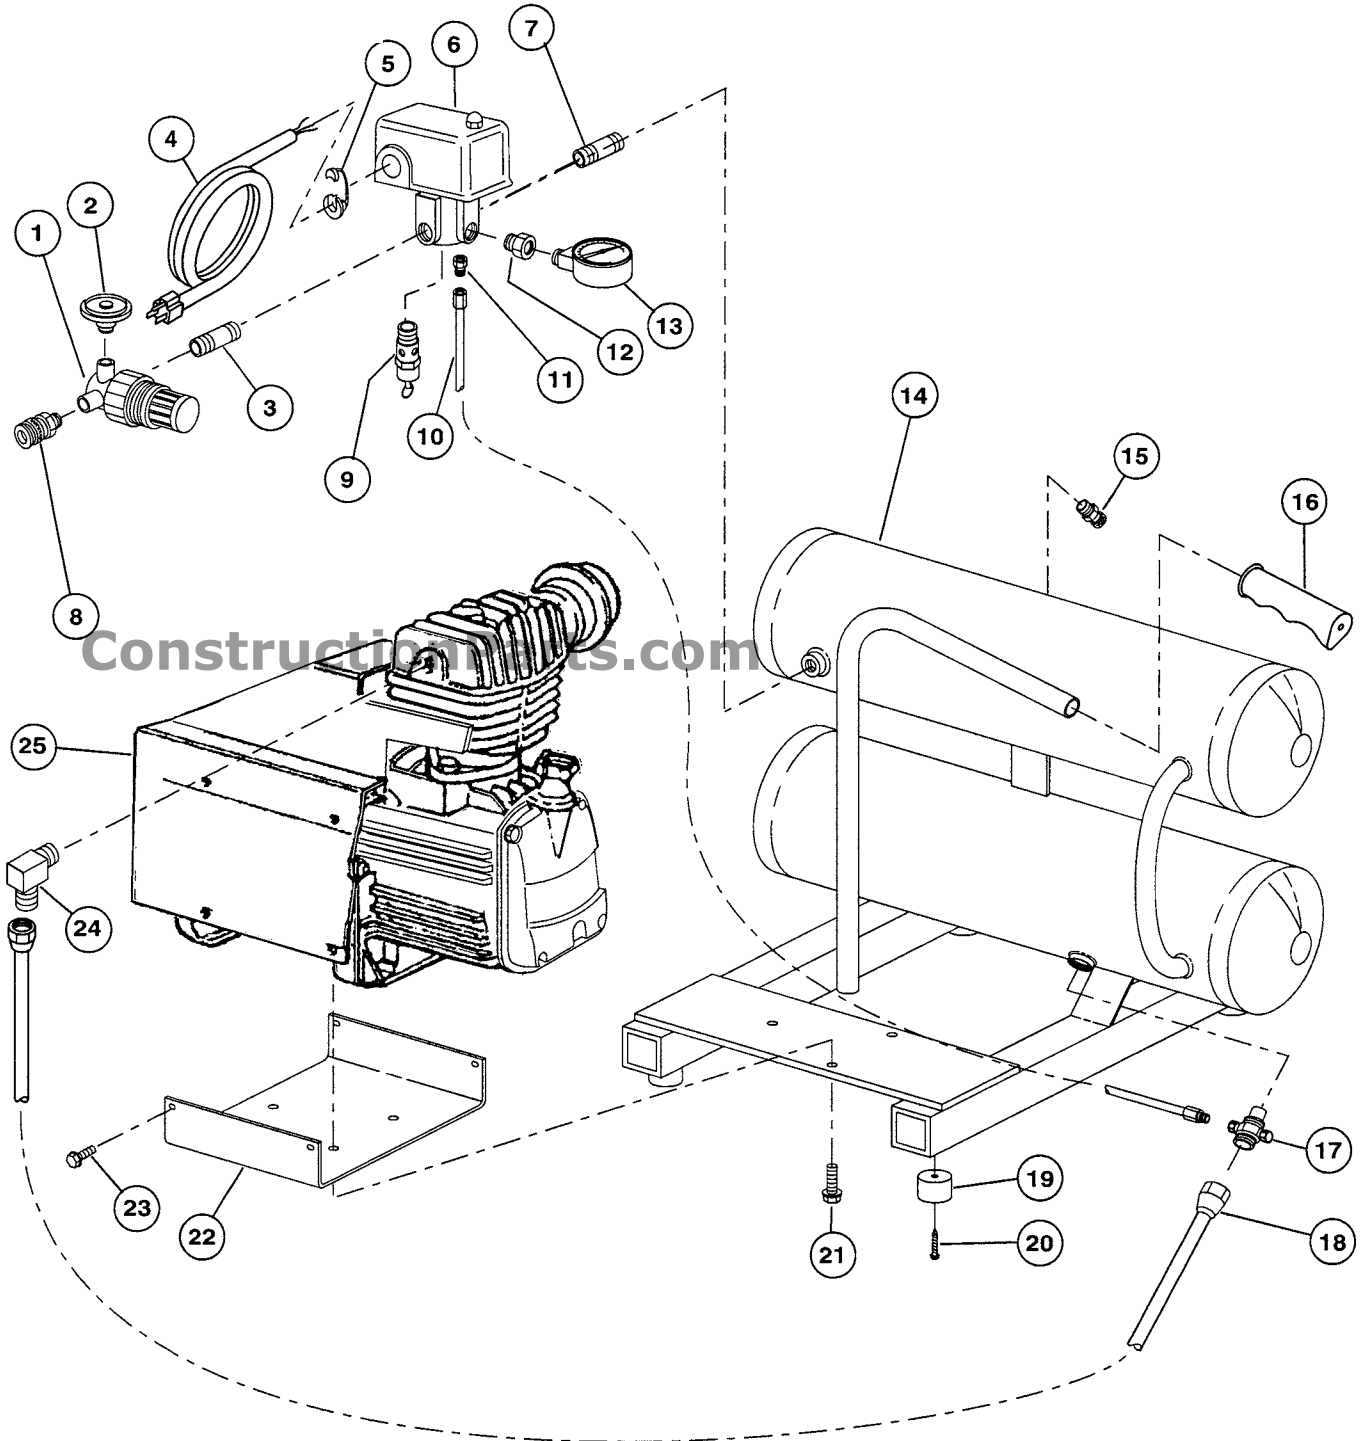

ROLAIR

ConstructionParts.com

888-634-4289

**SCHEMATIC FOR MODEL
D2002HSSV5**

ConstructionParts.com

888-634-4289

PARTS LIST FOR D2002HSSV5

Schematic #	Description	Part #	Qty.
1	Regulator	REG0250M	1
2	Gauge – Line	GA0125200	1
3	Nipple	BLNP0250X2000	1
4	Cord w/Plug	176	1
5	Box Connector	160	2
6	Pressure Switch	PS2525	1
7	Nipple	BLNP0250X2500	1
8	Quick Disconnect	308	1
9	Safety Valve	SRV0250N165	1
10	¼" Nylon Tubing – 18"	178D	1.5'
	Brass Nut	BRNT0250	2
	Brass Ring	BRRG0250	2
	Brass Sleeve	BRSL0250	2
11	Pressure Switch Relief Valve	PS2020RV	1
12	Brass Adapter	BRAD0250X0250	1
13	Gauge – Tank	GA0250200	1
14	Tank Assembly	TNKASYSSV5	1
15	Drain Valve	132B	2
16	Handle Grip	328	1
17	Check Valve	CV4X4TWB	1
18	Discharge Tube	D2002HSSV5-DISCH TB	1
19	Rubber Foot	219B	4
20	Screw	MIS10093C	4
21	Bolt	MIS10094	3
22	Mounting Plate	SDL1060-SSV5	1
23	Screw	MIS10036	4
24	Brass Elbow	BREL0500X037539	1
25	2 HP Pump/Motor	PMP11MK246FC	1