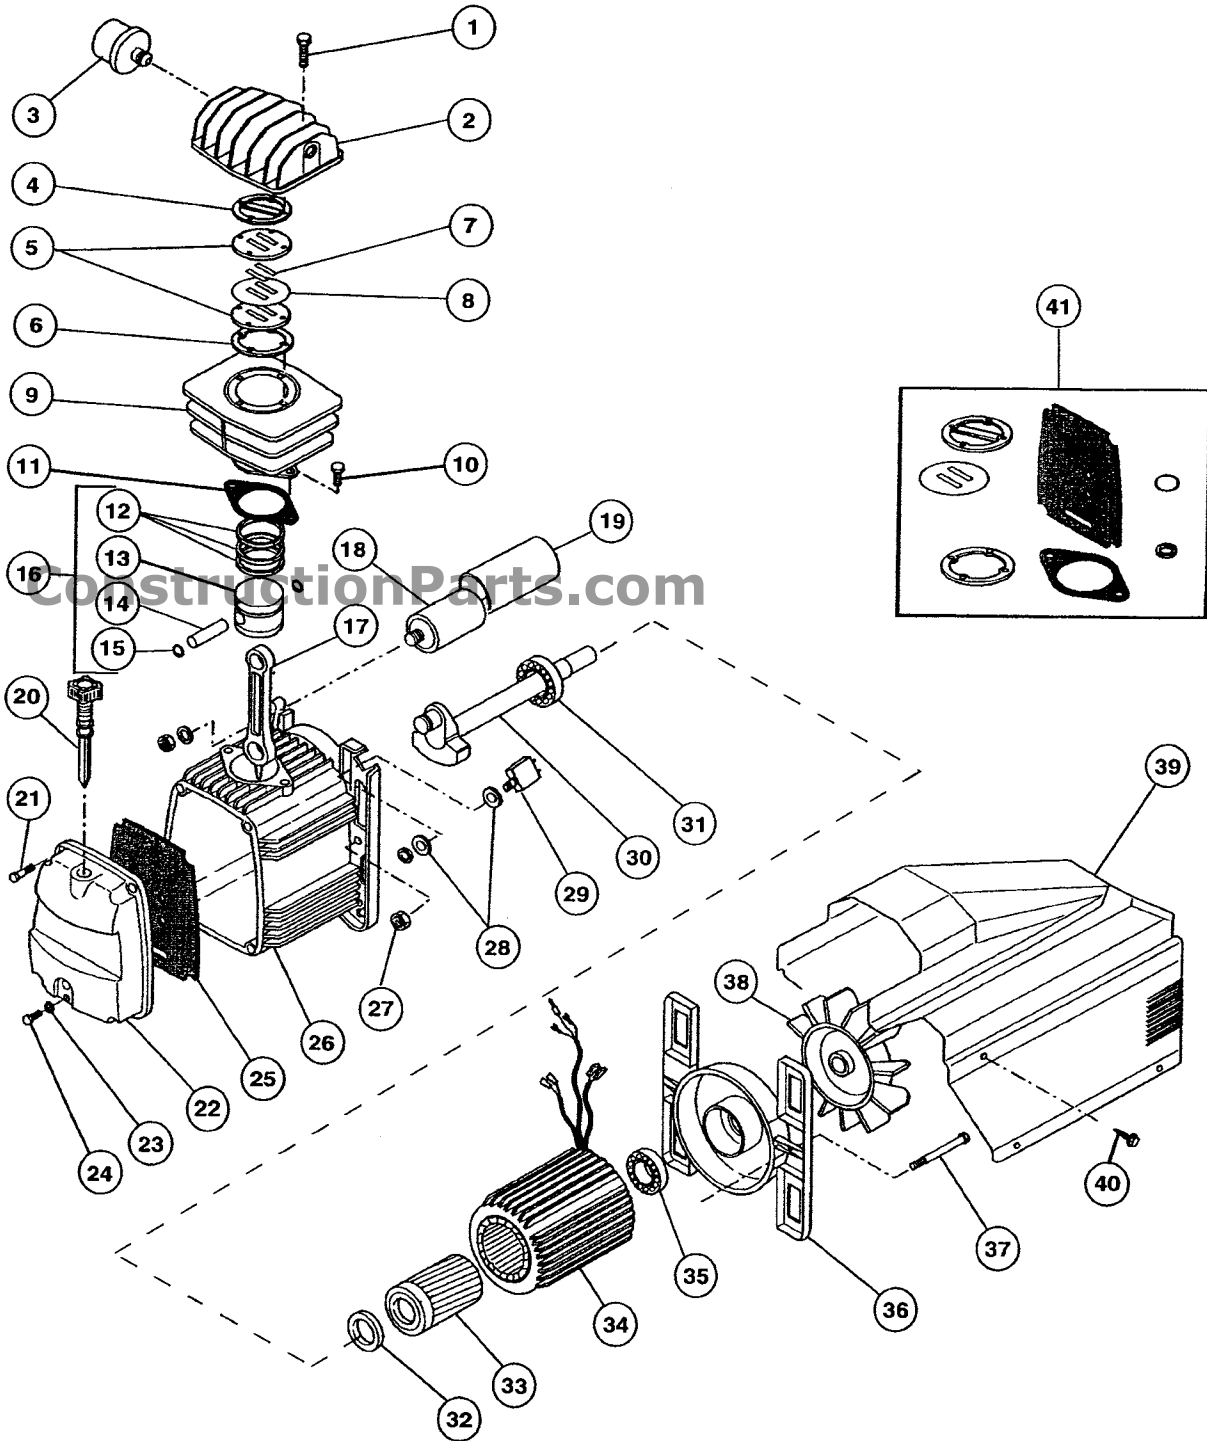

ROLAIR

SCHEMATIC FOR
PMP11MK246FC

PARTS LIST FOR PMP11MK246FC

Schematic #	Description	Part #	Qty.
1	Bolt	FC014002021	4
2	Head	FC116022002	1
3	Intake Filter Assy. (Mdl's FC2002, FC2002HBP6)	FC317007000	1
	(Mdl's D2002HPV5, D2002HSSV5)	317013000F	1
4	Gasket	FC116022007	1
5	Valve Plate	FC116022013	2
6	Gasket	FC116022014	1
7	Valve	FC116022038	2
8	Gasket	FC116022012	1
9	Cylinder	FC116093009	1
10	Bolt	FC014011064	2
11	Gasket	FC116091016	1
12	Ring Set	FC216022002	1
13	Piston	FC116022004	1
14	Piston Pin	FC116022040	1
15	Snap Ring	FC015001000	2
16	Piston Assembly	FC416022004	1
17	Connecting Rod	FC116091021	1
18	Capacitor	FC009200075	1
19	Capacitor Cover	FC116034013	1
20	Dipstick	FC312043000	1
21	Screw	FC014013021	4
22	Crankcase Cover	FC116091002	1
23	O-Ring	FC010072000	1
24	Drain Plug	FC014013024	1
25	Diaphragm	FC116091011	1
26	Motor Housing	FC116091001	1
27	Nut	FC014003002	2
28	Washer	FC014005009	2
29	Manual Reset Button	FC008331000	1
30	Crankshaft	FC116022011	1
31	Bearing	FC033027000	1
32	Seal	FC010029000	1
33	Rotor	FC116092003	1
34	Stator	FC416QC4652	1
35	Bearing	FC033005000	1
36	End Bell	FC116011002	1
37	Bolt	FC116011038	2
38	Fan	FC116001003	1
39	Shroud	FC116QC0001	1
40	Screw	FC014006121	2
41	Gasket Set	FC216093003	1