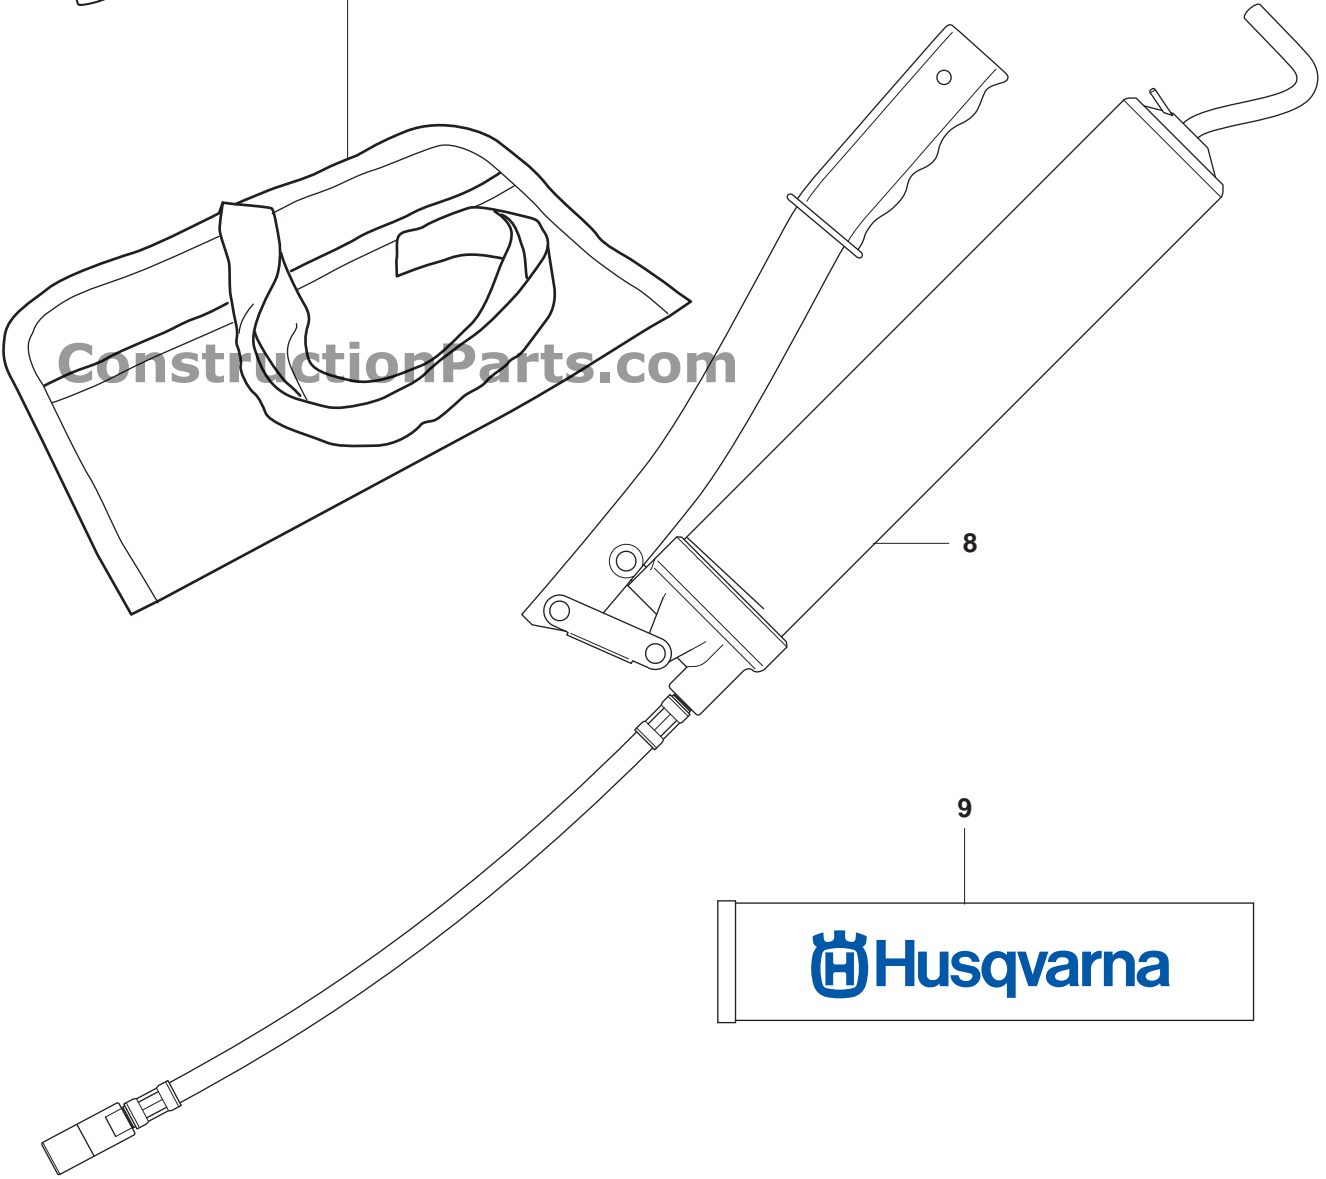

ConstructionParts.com

Pos.	Part No.	Description	Quantity	Notes
1	506 36 38-02	TOOL KIT	1	Incl. 2, 3, 4, 5, 6, 7
2	506 35 52-01	KEY	1	19mm
3	501 19 22-01	TOOL CASING	1	
4	501 69 17-02	COMBINATION TOOL	1	13-19mm
5	506 36 36-01	L-SPANNER	1	6mm
6	506 38 37-02	L-SPANNER	1	5mm
7	502 21 58-01	L-SPANNER	1	4mm
8	506 38 49-02	LUBRICATION GUN	1	
9	544 08 04-02	GREASE TUBE	1	

ConstructionParts.com

ConstructionParts.com

888-634-4289