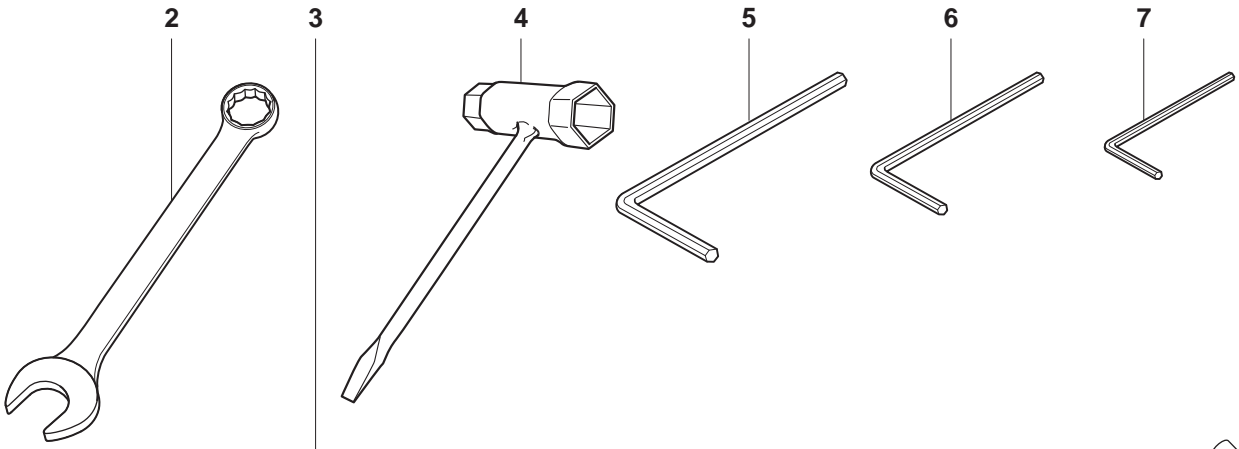

G K3600MkII

ConstructionParts.com

888-634-4289