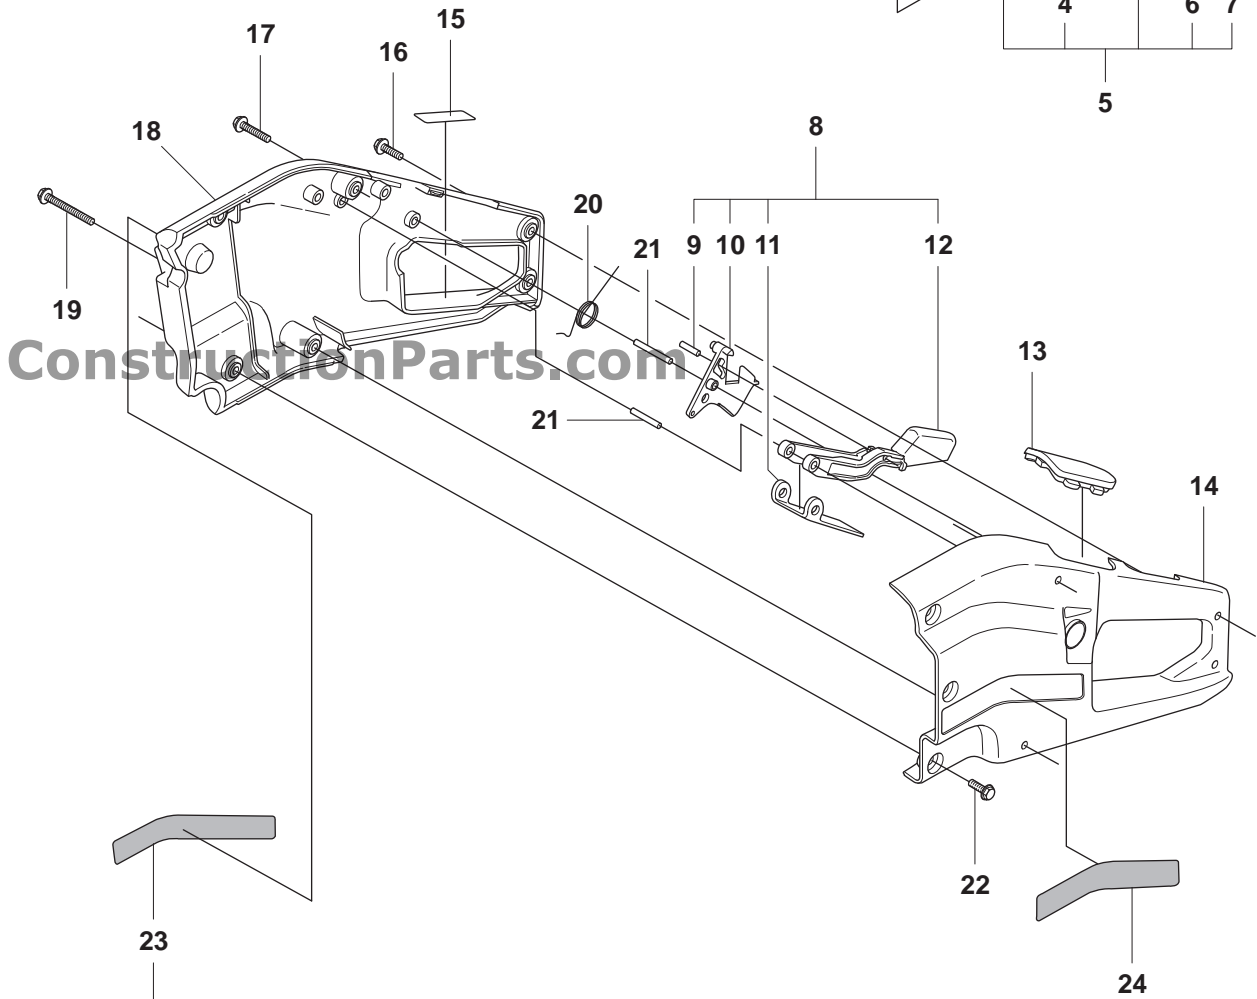

A K3600MkII

ConstructionParts.com 888-634-4289

Husqvarna
PARTNER
K3600
MARK II

PARTNER
K3600
MARK II
Husqvarna

ConstructionParts.com

888-634-4289

Pos.	Part No.	Description	Quantity	Notes
1	506 34 94-02	TAP	1	
2	506 09 56-03	HOSE CLAMP	1	
3	503 21 46-01	SCREW	2	
4	506 09 56-02	HOSE CLAMP	2	
5	506 29 31-01	WATER HOSE KIT	1	Incl. 4, 6, 7
6	503 26 30-21	O-RING	1	
7	506 29 88-01	FILTER	1	
8	506 37 76-02	THROTTLE TRIGGER	1	Incl. 9, 10, 11, 12
9	720 12 71-52	PIN	1	
10	506 20 34-03	THROTTLE TRIGGER	1	
11	506 31 63-01	PLATE	1	
12	506 27 21-02	THROTTLE LOCKOUT	1	
13	506 35 54-03	WINDOW	1	
14	506 24 52-03	HANDLE HALF LEFT	1	
15	544 87 32-01	LABEL WARNING	1	
16	503 20 00-04	SCREW COLLAR	4	
17	503 20 00-05	SCREW COLLAR	1	
18	506 24 53-03	HANDLE HALF RIGHT	1	
19	503 20 00-07	SCREW COLLAR	1	
20	506 26 26-01	TORSION SPRING	1	
21	720 13 16-06	PIN	2	
22	503 20 00-03	SCREW COLLAR	3	
23	544 87 29-01	LABEL	1	
24	544 87 30-01	LABEL	1