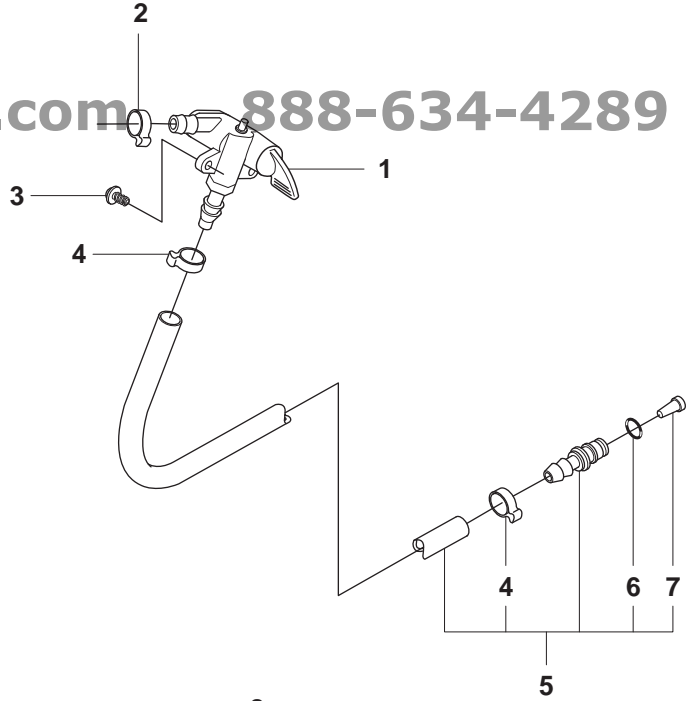

A K3600MkII

ConstructionParts.com 888-634-4289

Husqvarna
PARTNER
K3600
MARK II

PARTNER
K3600
MARK II
Husqvarna

ConstructionParts.com

888-634-4289

Pos.	Part No.	Description	Quantity	Notes
1	506 34 94-02	TAP	1	
2	506 09 56-03	HOSE CLAMP	1	
3	503 21 46-01	SCREW	2	
4	506 09 56-02	HOSE CLAMP	2	
5	506 29 31-01	WATER HOSE KIT	1	Incl. 4, 6, 7
6	503 26 30-21	O-RING	1	
7	506 29 88-01	FILTER	1	
8	506 37 76-02	THROTTLE TRIGGER	1	Incl. 9, 10, 11, 12
9	720 12 71-52	PIN	1	
10	506 20 34-03	THROTTLE TRIGGER	1	
11	506 31 63-01	PLATE	1	
12	506 27 21-02	THROTTLE LOCKOUT	1	
13	506 35 54-03	WINDOW	1	
14	506 24 52-03	HANDLE HALF LEFT	1	
15	544 87 32-01	LABEL WARNING	1	
16	503 20 00-04	SCREW COLLAR	4	
17	503 20 00-05	SCREW COLLAR	1	
18	506 24 53-03	HANDLE HALF RIGHT	1	
19	503 20 00-07	SCREW COLLAR	1	
20	506 26 26-01	TORSION SPRING	1	
21	720 13 16-06	PIN	2	
22	503 20 00-03	SCREW COLLAR	3	
23	544 87 29-01	LABEL	1	
24	544 87 30-01	LABEL	1