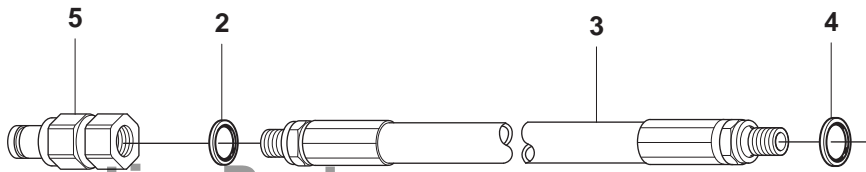

ConstructionParts.com

888-634-4289

ConstructionParts.com

ConstructionParts.com

888-634-4289

Pos.	Part No.	Description	Quantity	Notes
1	506 24 69-05	BLADE GUARD	1	Incl. 2, 3, 4, 5, 6, 7, 8, 9
2	725 53 80-06	SCREW	1	
3	503 26 30-25	O-RING	2	
4	503 21 46-01	SCREW	2	
5	734 48 80-01	WASHER	2	
6	506 26 22-02	TORSION SPRING	2	
7	506 31 28-01	COVER PLATE	1	
8	506 31 45-01	SPACER TUBE	1	
9	506 29 23-01	DRAW SPRING	1	
10	506 26 60-02	WHEEL	1	
11	725 54 69-05	SCREW	1	
12	506 10 55-01	HOSE	4	
13	506 09 58-14	HOSE CLAMP	1	
14	506 09 56-03	COUPLER	1	
15	506 38 33-02	WATER BLADE	1	Incl. 16, 17, 18
16	506 38 29-01	NIPPLE	1	
17	503 26 30-21	O-RING	1	
18	729 52 89-71	SCREW	1	
19	725 53 27-55	SCREW	4	
20	725 53 79-56	SCREW	1	
21	506 25 75-01	SPRING	1	
22	506 25 68-02	SPLASH GUARD	1	
23	506 35 72-04	HANDLE ASSY	1	Incl. 24, 25, 26, 27, 28
24	506 35 73-02	GRIP	1	
25	506 24 95-01	BLADE GUARD	1	
26	544 13 74-01	PIN	1	
27	503 26 30-22	O-RING	1	
28	740 43 03-00	O-RING	1	