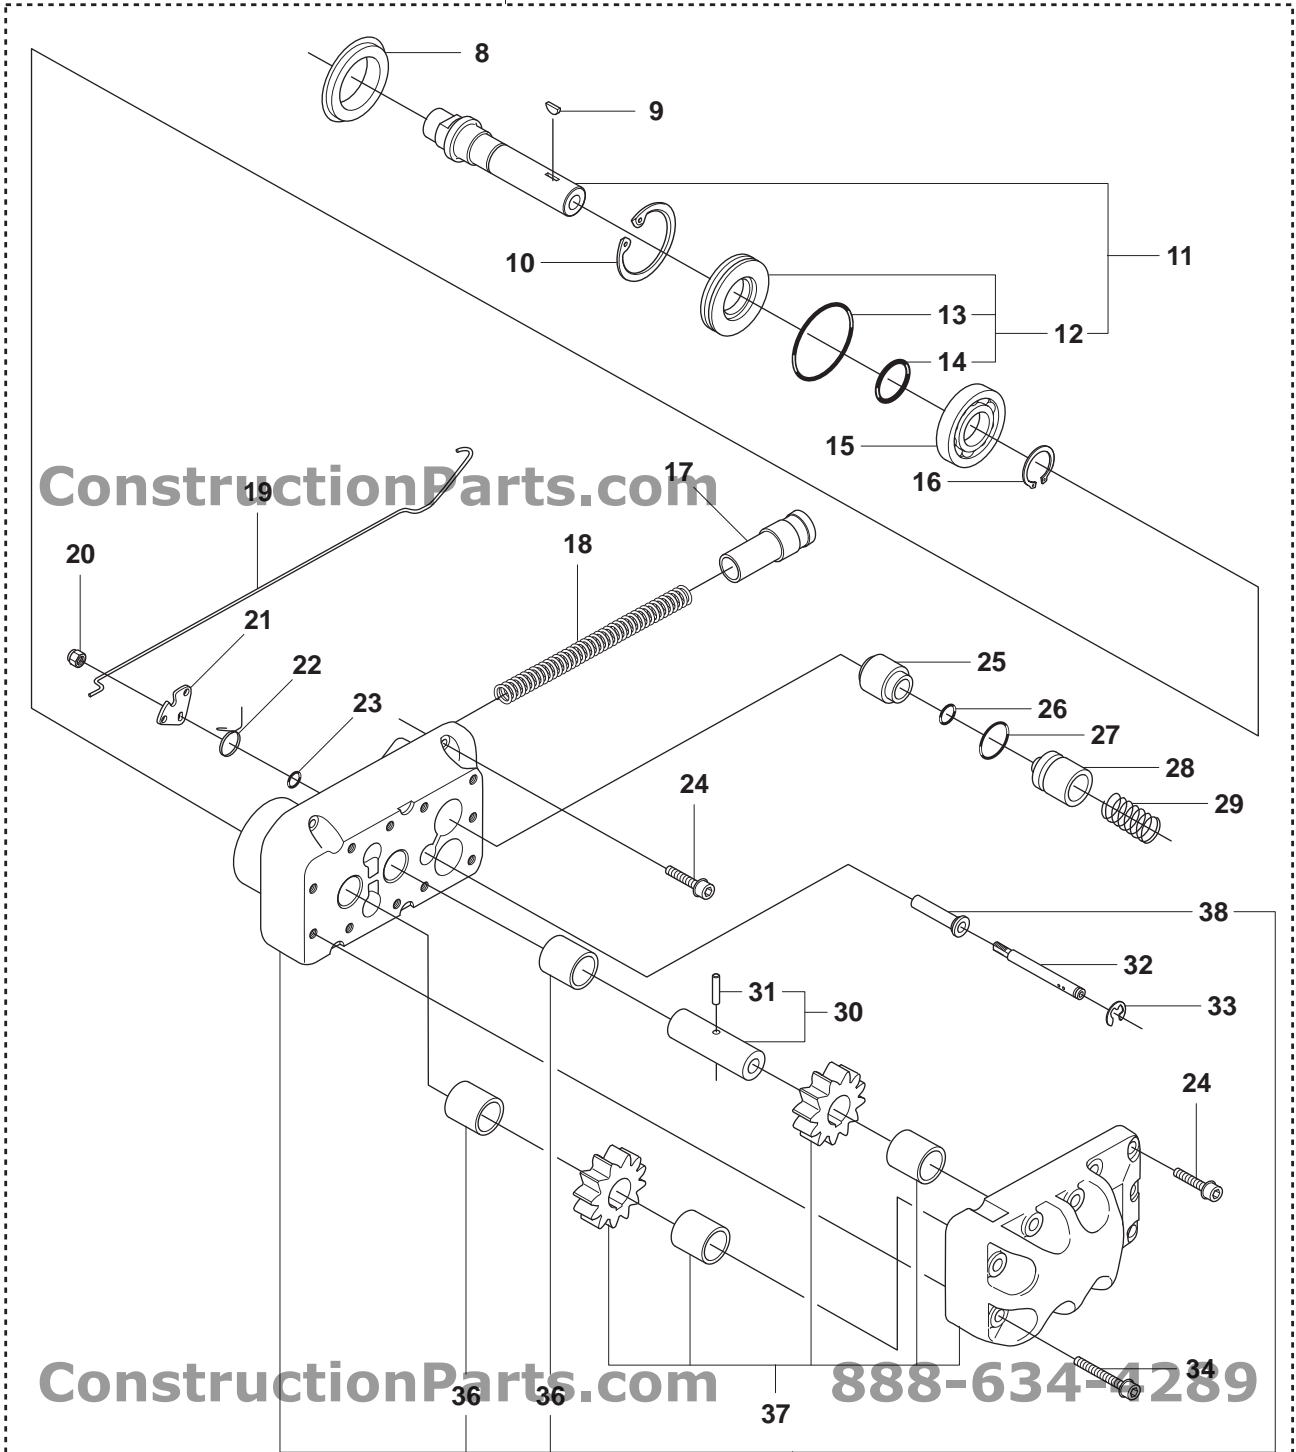

ConstructionParts.com

ConstructionParts.com 888-634-4289

Pos.	Part No.	Description	Quantity	Notes
1	506 32 08-02	GEAR WHEEL ASSY	1	Incl. 2, 3, 4, 5, 6
2	725 53 76-55	SCREW	1	
3	506 13 95-12	WASHER	1	
4	506 31 22-01	DRIVER	1	
5	506 17 83-02	GEAR WHEEL	1	
6	506 25 65-02	FLANGE WASHER	1	
7	506 19 87-03	HYDRAULIC MOTOR	1	Incl. 8-11,
8	506 27 34-01	SEALING COLLAR	1	
9	735 88 06-00	WOODRUFF KEY	1	
10	735 31 31-10	CIRCLIP	1	
11	506 34 67-04	KIT	1	Incl. 12
12	506 30 11-14	SEALING	1	Incl. 13, 14
13	506 11 03-01	O-RING	1	
14	503 26 30-28	O-RING	1	
15	738 22 01-25	BALL BEARING	1	
16	735 31 14-00	CIRCLIP	1	
17	506 21 82-01	PLUNGE	1	
18	506 21 83-01	SPRING	1	
19	506 35 95-01	THROTTLE ROD	1	
20	732 25 12-01	NUT	1	
21	506 20 31-01	LEVER	1	
22	506 20 38-01	SPRING	1	
23	740 43 02-00	O-RING	1	
24	503 20 02-20	SCREW	9	
25	506 21 85-01	VALVE SEAT	1	
26	740 42 03-00	O-RING	1	
27	740 43 11-00	O-RING	1	
28	506 21 80-01	VALVE CONE	1	
29	506 21 81-01	SPRING	1	
30	506 32 00-01	SHAFT	1	Incl. 31
31	503 24 07-01	PIN	1	
32	506 21 59-01	VALVE SPINDLE	1	
33	735 31 08-20	E-RING	1	
34	503 20 02-30	SCREW	6	
35	506 23 35-02	HOUSING	1	Incl. 36, 37
36	506 11 05-01	BEARING	4	
37	506 30 12-01	CAP	1	
38	506 21 60-01	VALVE SLEEVE	1