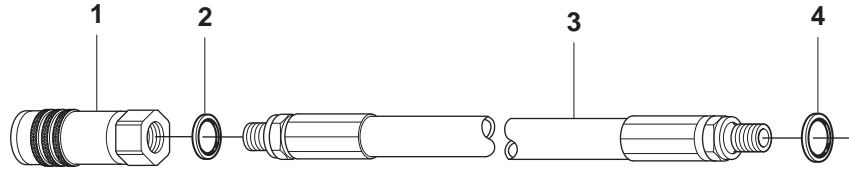

ConstructionParts.com

888-634-4289

ConstructionParts.com

ConstructionParts.com

888-634-4289

Pos.	Part No.	Description	Quantity	Notes
1	506 24 69-05	BLADE GUARD	1	Incl. 2, 3, 4, 5, 6, 7, 8, 9
2	725 53 80-06	SCREW	1	
3	503 26 30-25	O-RING	2	
4	503 21 46-01	SCREW	2	
5	734 48 80-01	WASHER	2	
6	506 26 22-02	TORSION SPRING	2	
7	506 31 28-01	COVER PLATE	1	
8	506 31 45-01	SPACER TUBE	1	
9	506 29 23-01	DRAW SPRING	1	
10	506 26 60-02	WHEEL	1	
11	725 54 69-05	SCREW	1	
12	506 10 55-01	HOSE	4	
13	506 09 58-14	HOSE CLAMP	1	
14	506 09 56-03	COUPLER	1	
15	506 38 33-02	WATER BLADE	1	Incl. 16, 17, 18
16	506 38 29-01	NIPPLE	1	
17	503 26 30-21	O-RING	1	
18	729 52 89-71	SCREW	1	
19	725 53 27-55	SCREW	4	
20	725 53 79-56	SCREW	1	
21	506 25 75-01	SPRING	1	
22	506 25 68-02	SPLASH GUARD	1	
23	506 35 72-04	HANDLE ASSY	1	Incl. 24, 25, 26, 27, 28
24	506 35 73-02	GRIP	1	
25	506 24 95-01	BLADE GUARD	1	
26	544 13 74-01	PIN	1	
27	503 26 30-22	O-RING	1	
28	740 43 03-00	O-RING	1	