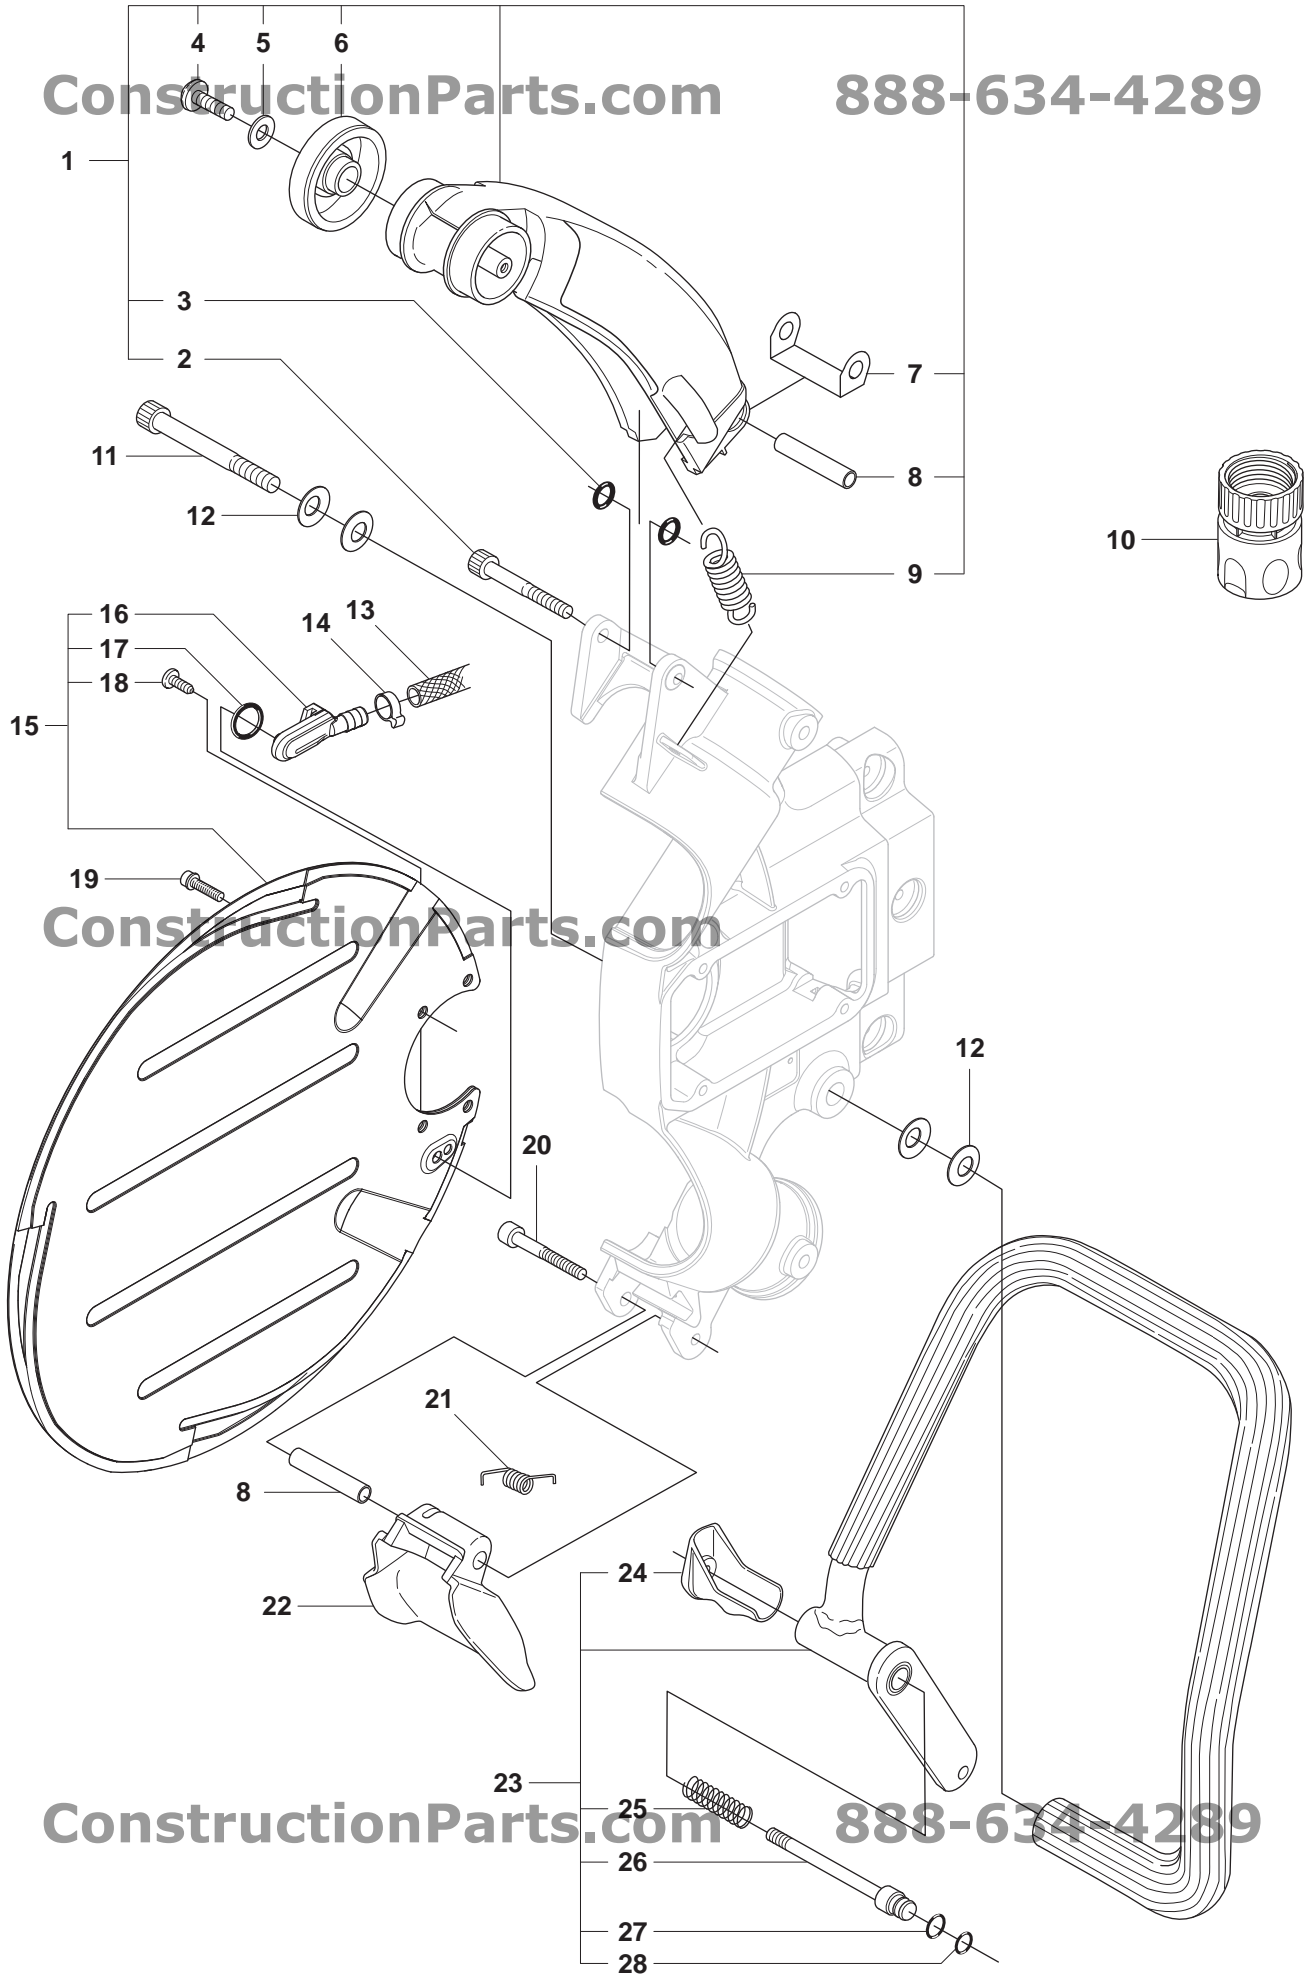

ConstructionParts.com 888-634-4289

Pos.	Part No.	Description	Quantity	Notes
1	506 35 18-06	LEVER	1	Incl. 2 - 6, 9 - 23
2	506 34 64-01	SCREW	1	
3	506 33 49-03	SPACER TUBE	2	
4	503 26 30-08	O-RING	1	
5	503 26 30-26	O-RING	2	
6	506 35 21-02	SUPPORT ROLLER	1	Incl. 7, 8
7	503 20 13-18	COLLAR SCREW	1	
8	506 30 34-01	DRIVER	1	
9	506 39 95-01	SEALING	1	
10	506 32 17-01	WASHER	1	
11	506 37 93-02	SPACING SLEEVE	1	
12	503 26 20-01	SEALING RING	1	
13	735 31 28-10	CIRCLIP	1	
14	503 25 24-01	BALL BEARING	2	
15	506 31 68-02	SPACING SLEEVE	1	
16	506 30 33-02	SPACING SLEEVE	1	
17	506 30 29-02	SHAFT	1	
18	506 37 63-01	SPACER	1	
19	506 37 64-01	RUBBER BUSHING	1	
20	725 53 81-56	SCREW	1	
21	503 22 00-01	NUT FLANGE	1	
22	506 34 63-01	WASHER	1	
23	506 28 03-06	COVER	1	Incl. 24, 25, 26 27, 29, 30
24	503 20 54-35	SCREW	3	
25	503 23 04-03	WASHER	3	
26	506 30 14-02	ADJUSTING SCREW	2	
27	506 35 19-01	WEAR PROTECTION	1	Incl. 28
28	725 53 29-55	SCREW	1	
29	506 33 08-01	THREAD BUSHING	1	
30	740 42 04-00	O-RING	2	

ConstructionParts.com

888-634-4289

ConstructionParts.com

ConstructionParts.com

888-634-4289

Pos.	Part No.	Description	Quantity	Notes
1	506 24 69-05	BLADE GUARD	1	Incl. 2, 3, 4, 5, 6, 7, 8, 9
2	725 53 80-06	SCREW	1	
3	503 26 30-25	O-RING	2	
4	503 21 46-01	SCREW	2	
5	734 48 80-01	WASHER	2	
6	506 26 22-02	TORSION SPRING	2	
7	506 31 28-01	COVER PLATE	1	
8	506 31 45-01	SPACER TUBE	1	
9	506 29 23-01	DRAW SPRING	1	
10	506 26 60-02	WHEEL	1	
11	725 54 69-05	SCREW	1	
12	506 10 55-01	HOSE	4	
13	506 09 58-14	HOSE CLAMP	1	
14	506 09 56-03	COUPLER	1	
15	506 38 33-02	WATER BLADE	1	Incl. 16, 17, 18
16	506 38 29-01	NIPPLE	1	
17	503 26 30-21	O-RING	1	
18	729 52 89-71	SCREW	1	
19	725 53 27-55	SCREW	4	
20	725 53 79-56	SCREW	1	
21	506 25 75-01	SPRING	1	
22	506 25 68-02	SPLASH GUARD	1	
23	506 35 72-04	HANDLE ASSY	1	Incl. 24, 25, 26, 27, 28
24	506 35 73-02	GRIP	1	
25	506 24 95-01	BLADE GUARD	1	
26	544 13 74-01	PIN	1	
27	503 26 30-22	O-RING	1	
28	740 43 03-00	O-RING	1	