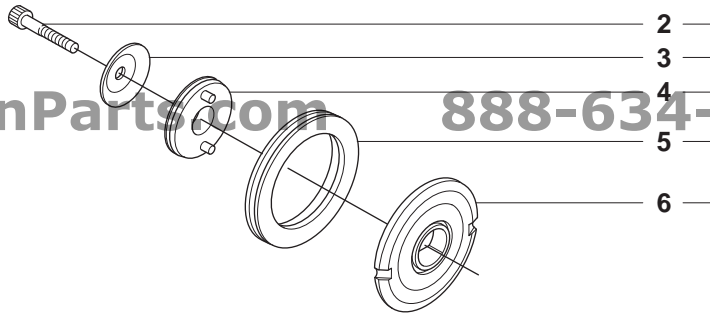

D K3600MkII

ConstructionParts.com 888-634-4289

7