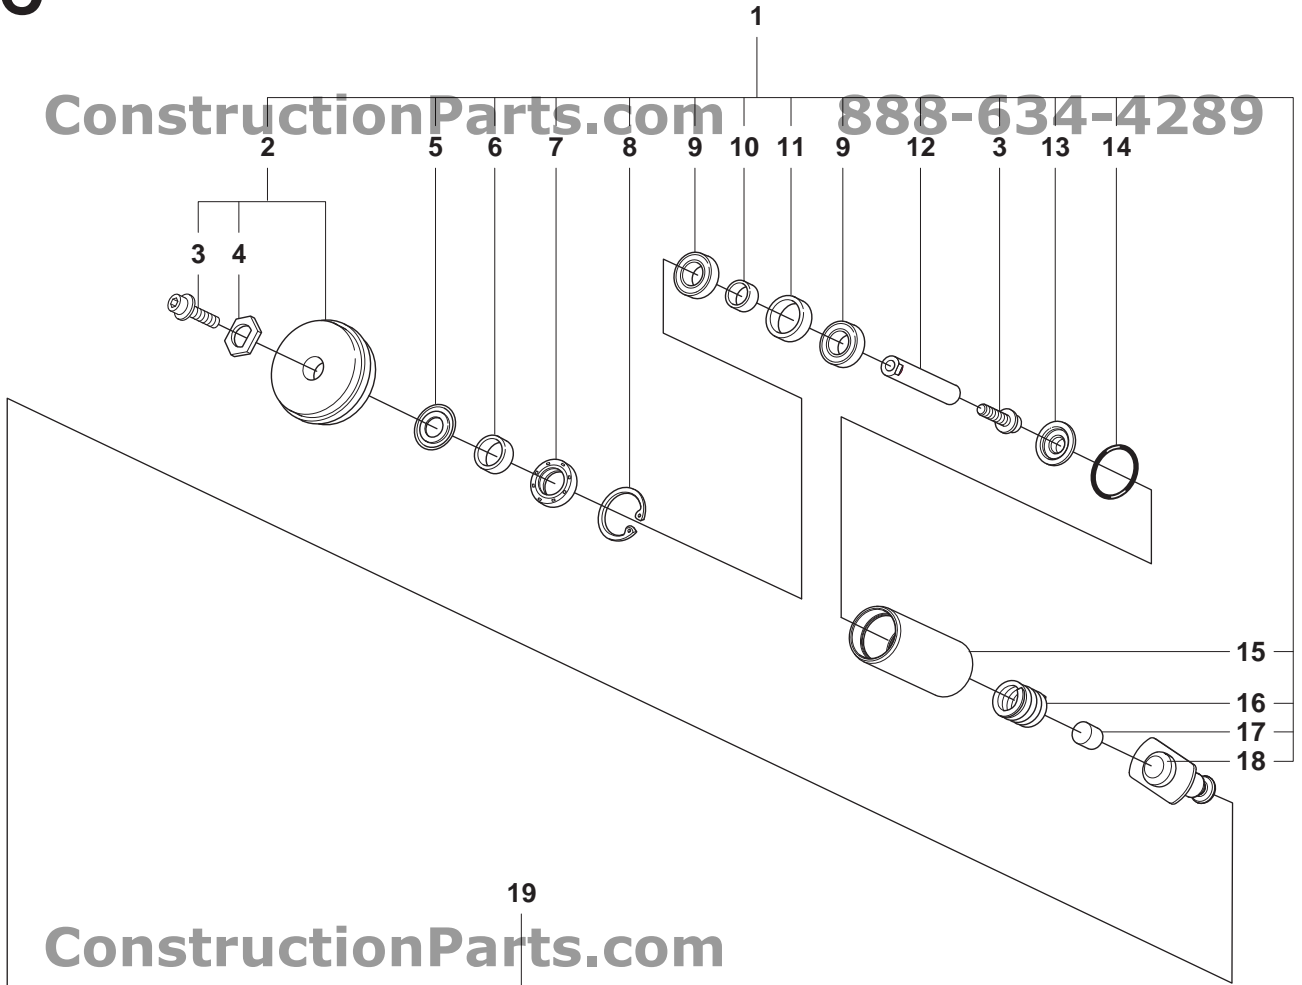

ConstructionParts.com 888-634-4289

ConstructionParts.com