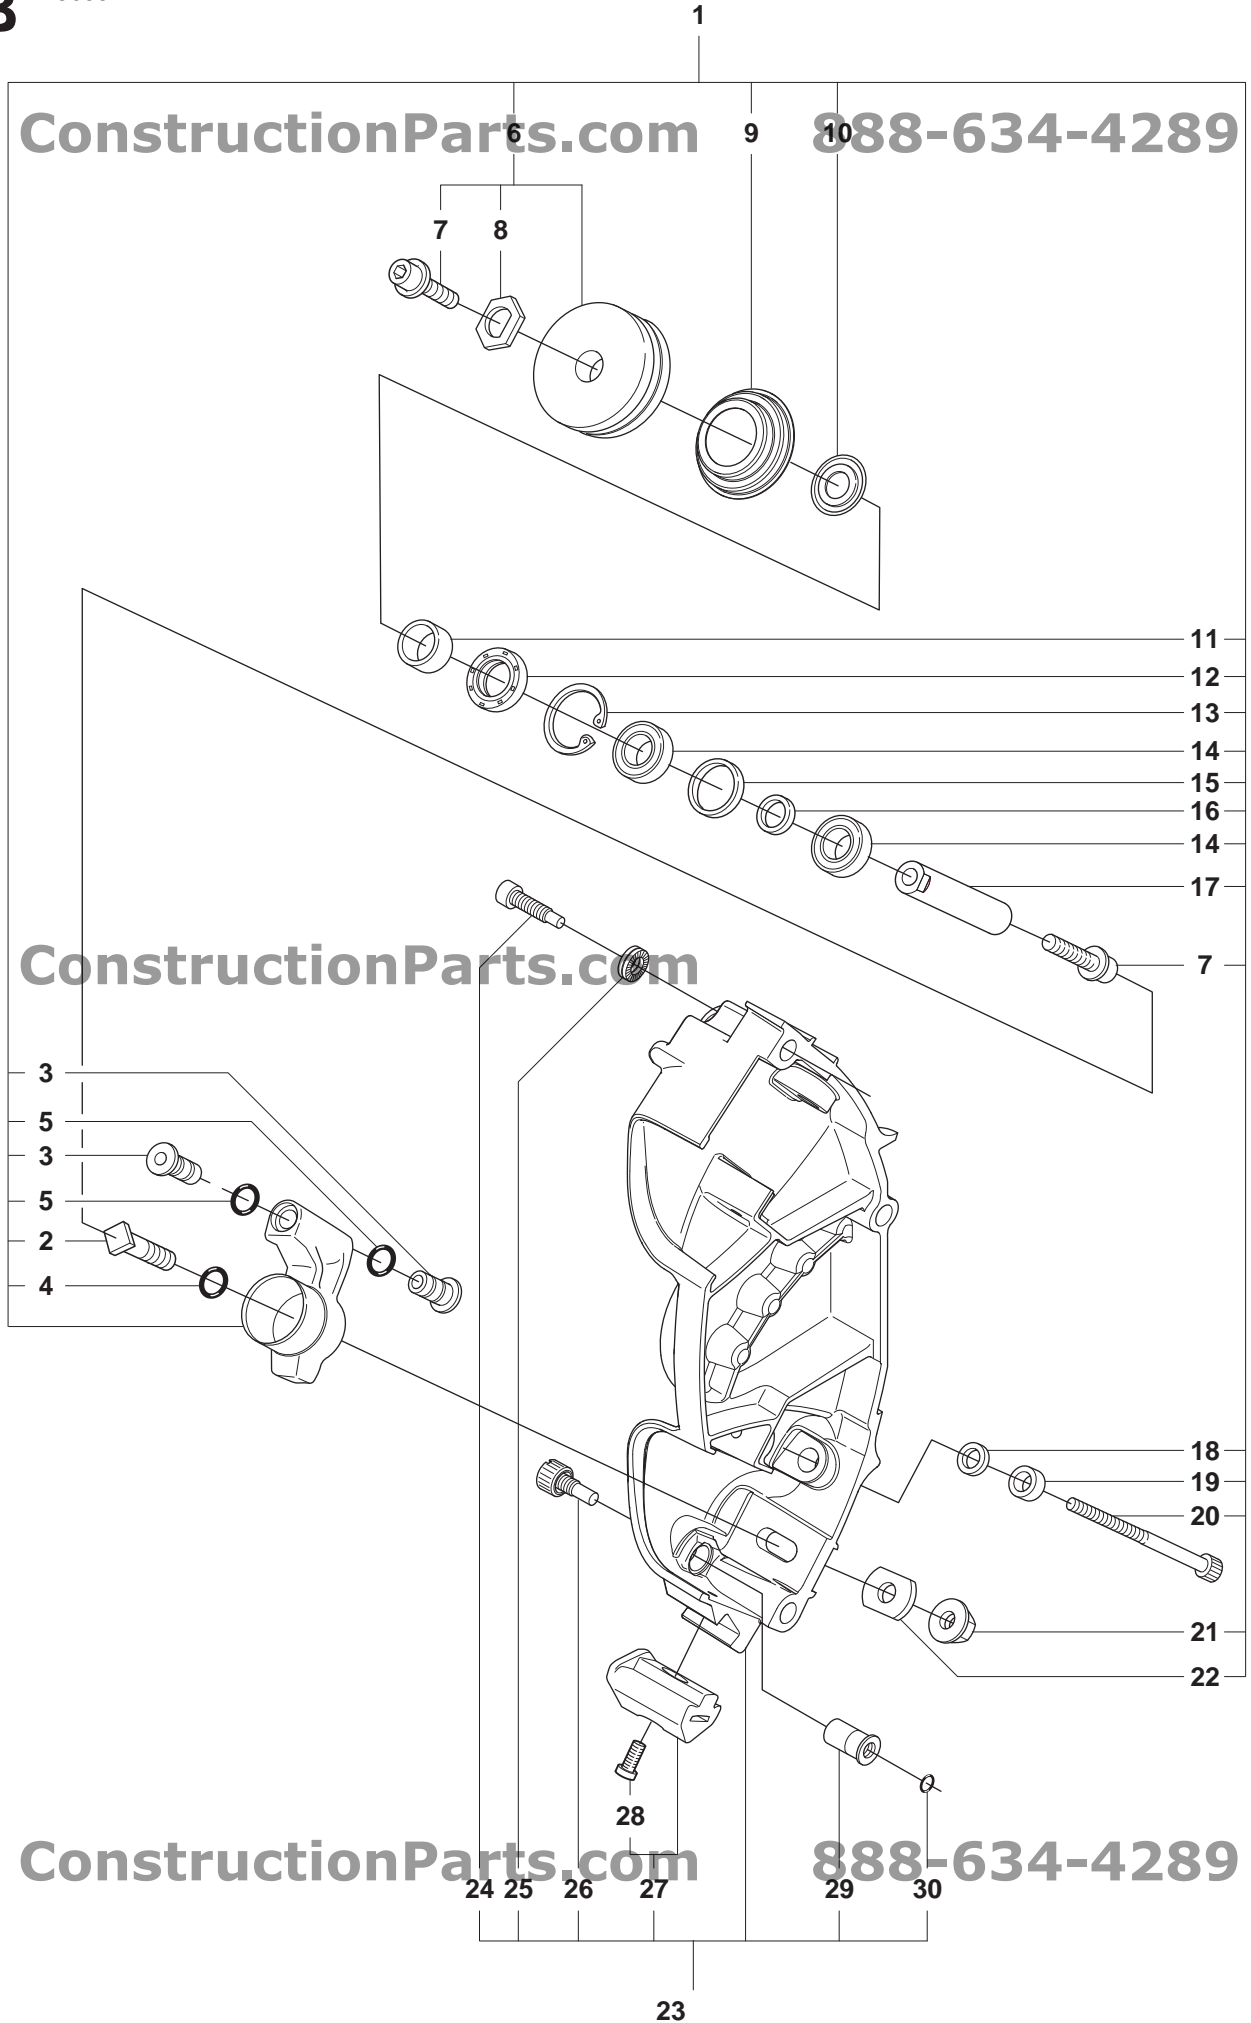

ConstructionParts.com 888-634-4289

Pos.	Part No.	Description	Quantity	Notes
1	506 35 18-06	LEVER	1	Incl. 2 - 6, 9 - 23
2	506 34 64-01	SCREW	1	
3	506 33 49-03	SPACER TUBE	2	
4	503 26 30-08	O-RING	1	
5	503 26 30-26	O-RING	2	
6	506 35 21-02	SUPPORT ROLLER	1	Incl. 7, 8
7	503 20 13-18	COLLAR SCREW	1	
8	506 30 34-01	DRIVER	1	
9	506 39 95-01	SEALING	1	
10	506 32 17-01	WASHER	1	
11	506 37 93-02	SPACING SLEEVE	1	
12	503 26 20-01	SEALING RING	1	
13	735 31 28-10	CIRCLIP	1	
14	503 25 24-01	BALL BEARING	2	
15	506 31 68-02	SPACING SLEEVE	1	
16	506 30 33-02	SPACING SLEEVE	1	
17	506 30 29-02	SHAFT	1	
18	506 37 63-01	SPACER	1	
19	506 37 64-01	RUBBER BUSHING	1	
20	725 53 81-56	SCREW	1	
21	503 22 00-01	NUT FLANGE	1	
22	506 34 63-01	WASHER	1	
23	506 28 03-06	COVER	1	Incl. 24, 25, 26 27, 29, 30
24	503 20 54-35	SCREW	3	
25	503 23 04-03	WASHER	3	
26	506 30 14-02	ADJUSTING SCREW	2	
27	506 35 19-01	WEAR PROTECTION	1	Incl. 28
28	725 53 29-55	SCREW	1	
29	506 33 08-01	THREAD BUSHING	1	
30	740 42 04-00	O-RING	2